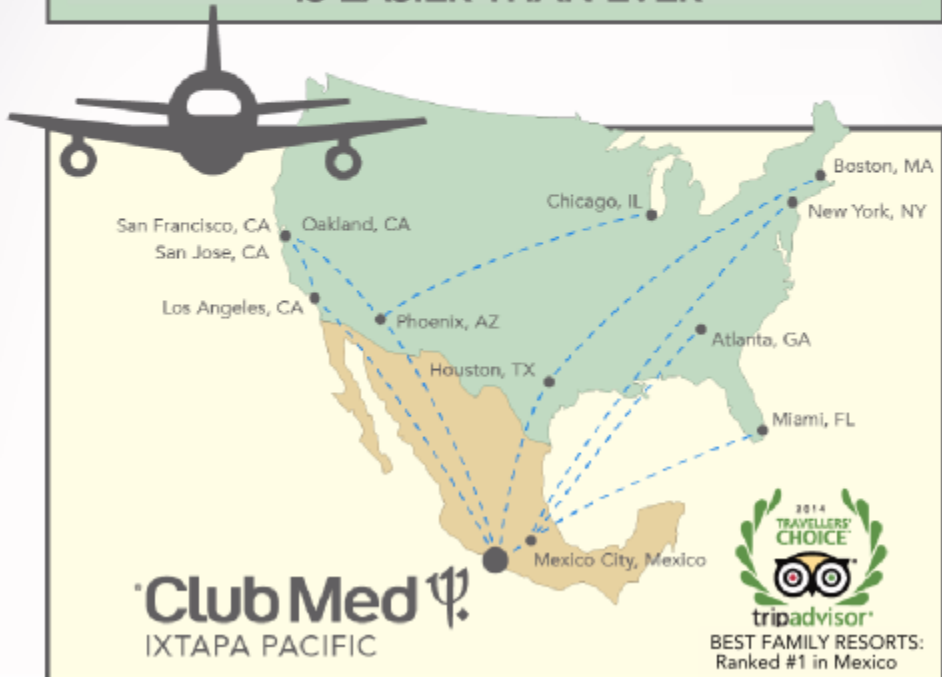

**ESCAPING TO CLUB MED'S HIDDEN GEM IS EASIER THAN EVER**

**EXAMPLES OF FLIGHT DURATION FROM MAJOR AIRPORTS**

- |  |  |   |
|--|--|---|
| <p><b>PHX</b><br/>Phoenix, AZ<br/>3:03 HR<br/>(Direct on US Airways)</p>         | <p><b>IAH</b><br/>Houston, TX<br/>2:50 HR<br/>(Direct on United Airlines)</p>        | <p><b>LAX</b><br/>Los Angeles, CA<br/>3:29 HR<br/>(Direct on Alaska Airlines)</p> |
| <p><b>ORD</b><br/>Chicago, IL<br/>7:44 HR<br/>(Via PHX on US Airways)</p>        | <p><b>SFO</b><br/>San Francisco, CA<br/>7:05 HR<br/>(Via PHX on United Airlines)</p> | <p><b>OAK</b><br/>Oakland, CA<br/>6:50 HR<br/>(Via LAX on American Airlines)</p>  |
| <p><b>MIA</b><br/>Miami, FL<br/>6:30 HR<br/>(Via MEX on American Airlines)</p>   | <p><b>JFK</b><br/>New York, NY<br/>8:45 HR<br/>(Via MEX on United Airlines)</p>      | <p><b>SJC</b><br/>San Jose, CA<br/>6:35 HR<br/>(Via PHX on US Airways)</p>        |
| <p><b>ATL</b><br/>Atlanta, GA<br/>6:07 HR<br/>(Via MEX on American Airlines)</p> | <p><b>BOS</b><br/>Boston, MA<br/>7:43 HR<br/>(Via IAH on United Airlines)</p>        |   |

**Travel to Ixtapa Pacific and receive an air credit**  
when you book flights through Club Med  
The longer you stay, the more air credit you'll receive

STAY 6+ NIGHTS & RECEIVE

STAY 5-4 NIGHTS & RECEIVE